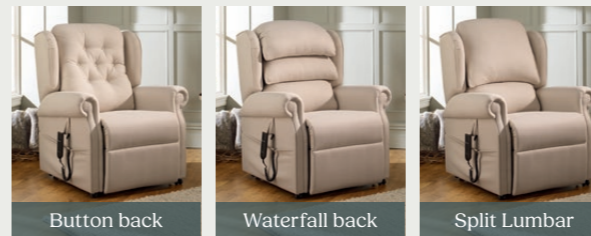

Riser recliners.

Integrate a new recliner into your home.

For over 60 years, Plumbs have specialised in made-to-measure home furnishings and we have now teamed up with a leading British manufacturer specialising in comfort furniture: electric reclining chairs, Queen Anne chairs and pouffes.

Your new bespoke chair can be upholstered in one of over 800 Plumbs upholstery weight designs and colourways to complement existing furniture and room design.

Please ask your home consultant for any advice, we are sure you will find something that's right for you and coordinates with or matches your other Plumbs products.

Button back

Waterfall back

Split Lumbar

Plumbs Siesta riser and recliner in **Perth Slub - Marble**